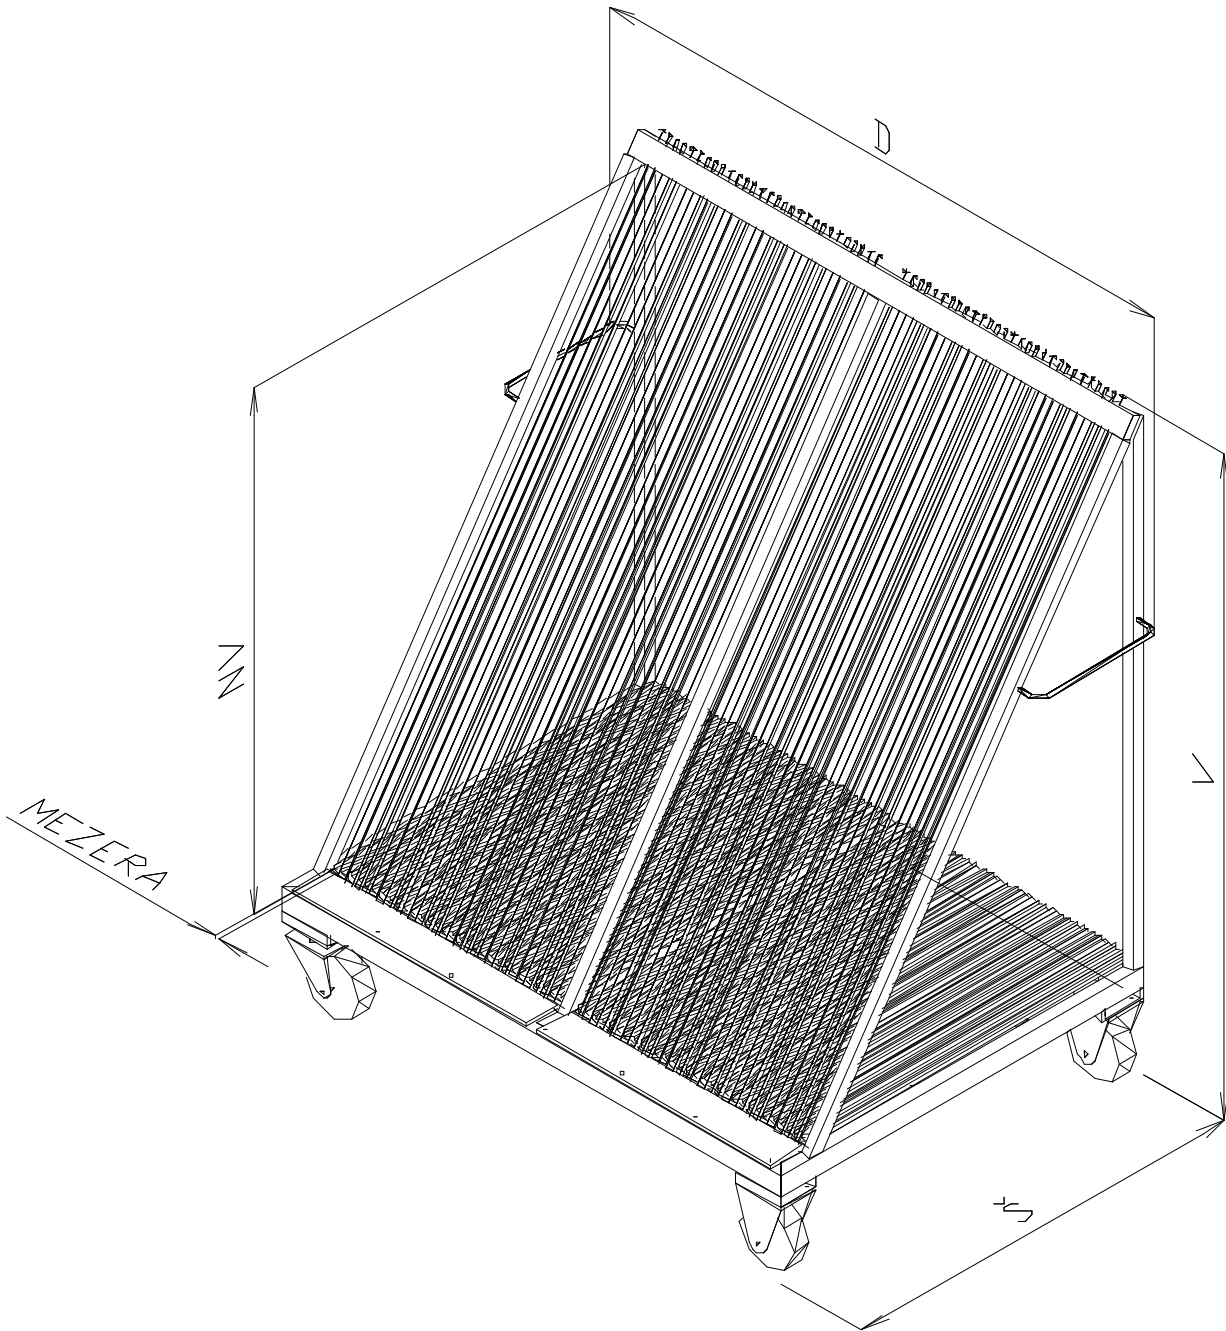

## Carriage for glass sorting SV 7.4

Mobile carriage for glass sorting in 60 boxes. Suitable for flat glass sheets or insulating glass units. Drivable by 4 wheels: 2 slewing and 2 fixed ones.

D - length	[ mm ]	1530
S - width	[ mm ]	1280
NV - loading high	[ mm ]	1700
V - total high	[ mm ]	2160
Space width	[ mm ]	16
Load capacity	[ kg ]	1800
weigh of paint finishing	[ kg ]	160