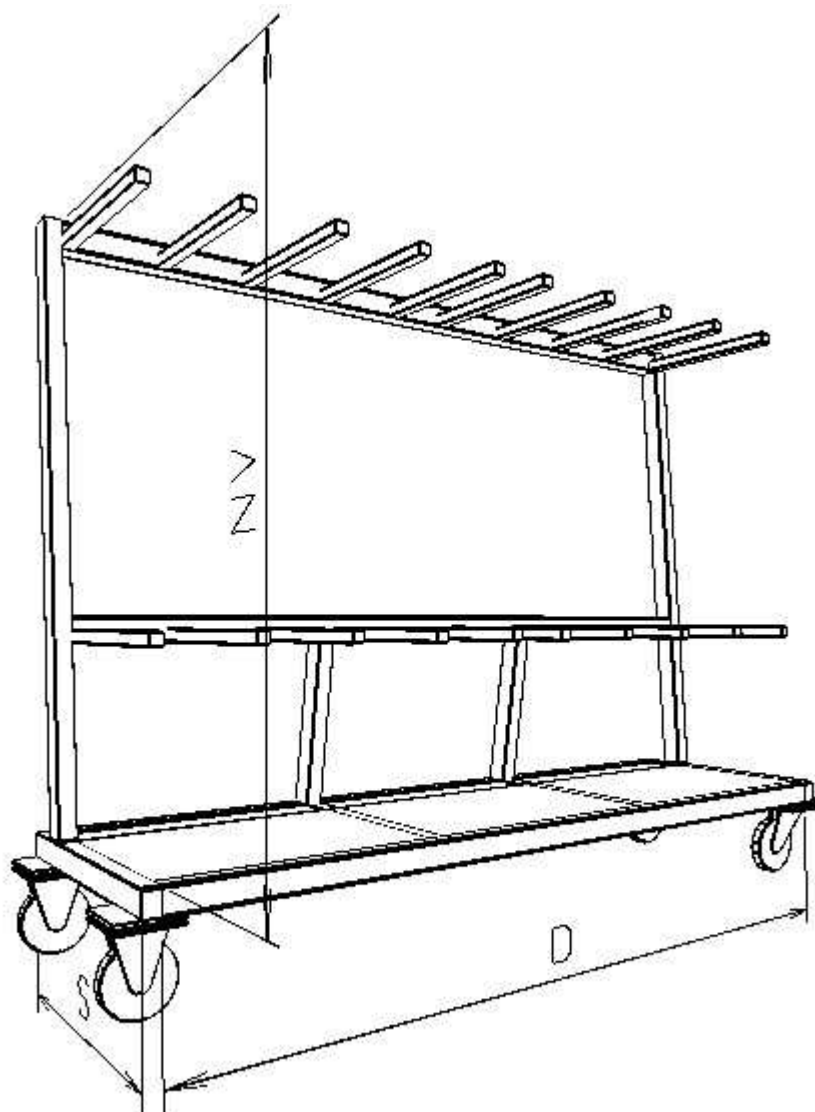

## Carriage for profile storing DV 09.1

Vertical storage of profiles in separated boxes . Wooden bottom is covered by carpet.

|  |                                      |
|--|--------------------------------------|
| <b>Subrack</b>                         | Mobile : 2 slewing<br>2 fixed wheels |
| <b>Number of storage boxes [ pcs ]</b> | 10                                   |

|  |      |
|--|------|
| <b>D - length [ mm ]</b>               | 2200 |
| <b>Š - width [ mm ]</b>                | 700  |
| <b>NV - loading high [ mm ]</b>        | 1800 |
| <b>V - total high [ mm ]</b>           | 2200 |
| <b>NŠ - loading width [ mm ]</b>       | 500  |
| <b>Load capacity [ kg ]</b>            | 1000 |
| <b>Weigh of paint finishing [ kg ]</b> | 117  |