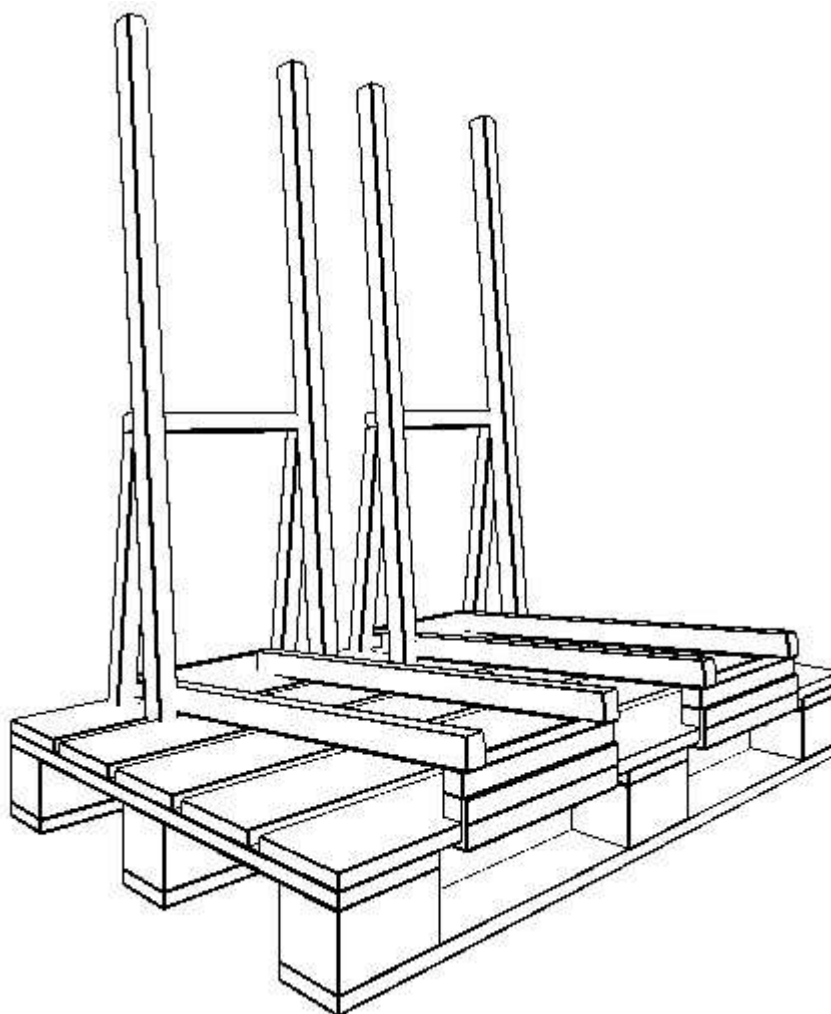

Rack extension at euro pallet DE 14.1

subrack	Euro pallet
Way of glass gripping	Fixing belts
length [mm]	Euro pallet 1200
width [mm]	Euro pallet 800
Loading high [mm]	1100
High of set [mm]	1150

Loading width [mm]	650
Load capacity [kg]	500
Weigh of paint finishing [kg]	40